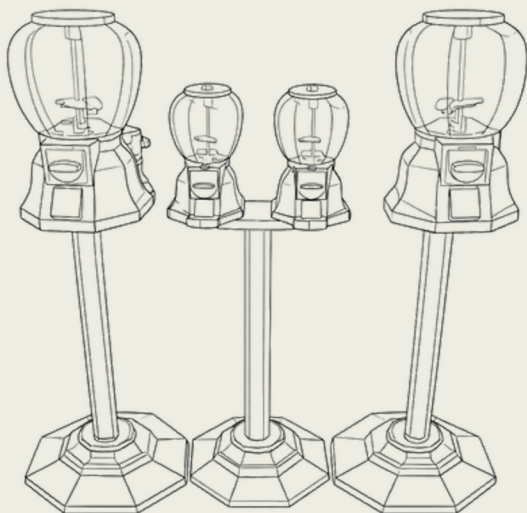

TAPLE TOP

5FT CAPSULE MACHINE

7FT CAPSULE MACHINE

**CHROME RETRO
SWEET MACHINES**

TATTOO MACHINE

**4 HEAD
CAPSULE MACHINE**

ALL OUR MACHINES ARE FULLY BRANDABLE USING VINYL -
PRINTED OPTIONS ARE ALSO AVAILABLE
WANT MORE INFO? GET IN TOUCH INFO@OHHEYEVENTS.COM