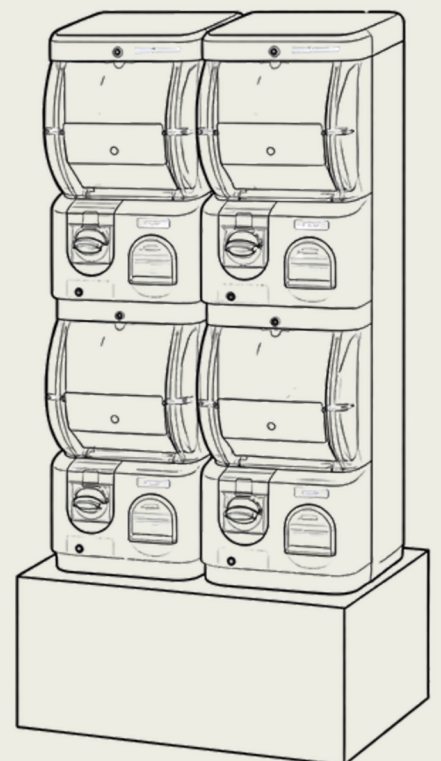

TAPLE TOP

5FT CAPSULE MACHINE

7FT CAPSULE MACHINE

**CHROME RETRO
SWEET MACHINES**

TATTOO MACHINE

**4 HEAD
CAPSULE MACHINE**

ALL OUR MACHINES ARE FULLY BRANDABLE USING VINYL -
PRINTED OPTIONS ARE ALSO AVAILABLE
WANT MORE INFO? GET IN TOUCH INFO@OHHEYEVENTS.COM